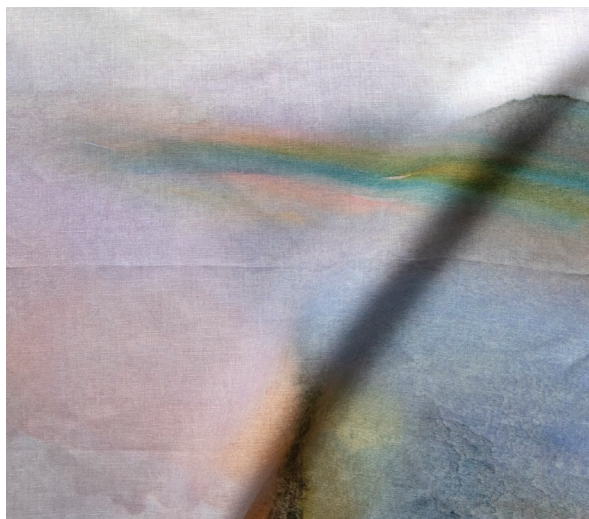

## Lily's View - Dawn Non-Repeating Mural Fabric

This large-scale artwork was translated from an original painting and is available as non-repeating fabric printed on an option of three fabric grounds. All production is done per order and takes up to 5 weeks to ship. Please be sure to order a sample before purchasing custom panels.

Non-repeating mural fabric is great for curtain panels, custom duvets, and upholstery. Panels are 54" wide and 13' in length. We will work with you to create the layout that fits the needs of your project. Custom panel lengths can be ordered by the yard through our design studio.

Mural Fabric	A complete mural is 7 panels wide (AB, CD, EF, GA, BC, DIEI, FIGI). Panels repeat horizontally but not vertically.
Mural Artwork	216" wide x 13' long
Panel Width	54 inches (137.2 cm)
Panel Length	13' panels (396.24 cm); cut lengths at 13'