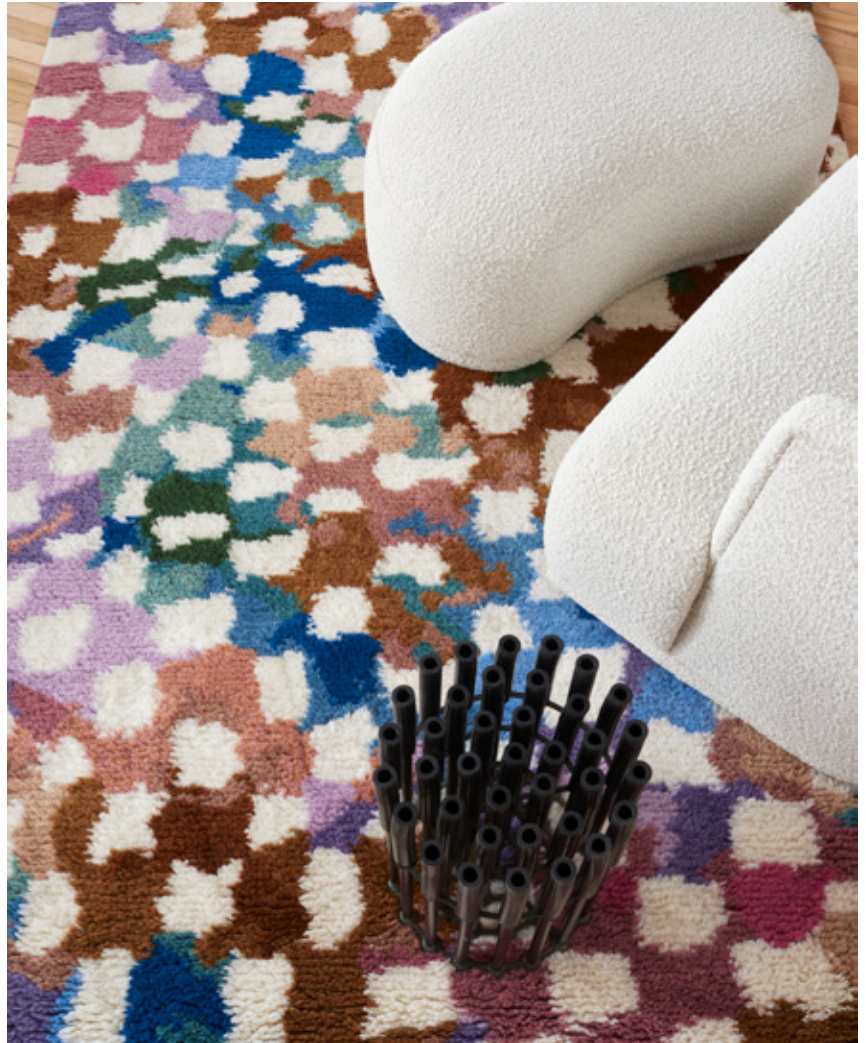

## Chess Multi Rug— Moroccan Weave

This super soft, shaggy rug is hand tied in Nepal using a Moroccan weave.

Rugs are made to order and can be custom ordered in various sizes. Custom rugs take approximately 3 - 5 months depending on size. Samples are available for loan in the quality and material shown.

Pattern	Chess – Multi
Material	Available in Wool, Silk, Merino Wool, and Blends. AS SHOWN: 100% Wool
Weave/ Pile Height	Moroccan Weave (20mm)
Knot Count	N/A

Pricing	Sold by the square foot, based on material quality.
Sample Size	2' x 2' **Rug samples are available for loan to help in your rug selection.
Variations	Rugs are a hand made product and so variation is inevitable. Please expect rugs to match samples not renderings. Be sure to read our Terms and Conditions before ordering.

5' x 8' Rug  
pictured below  
in Chess —  
Multi