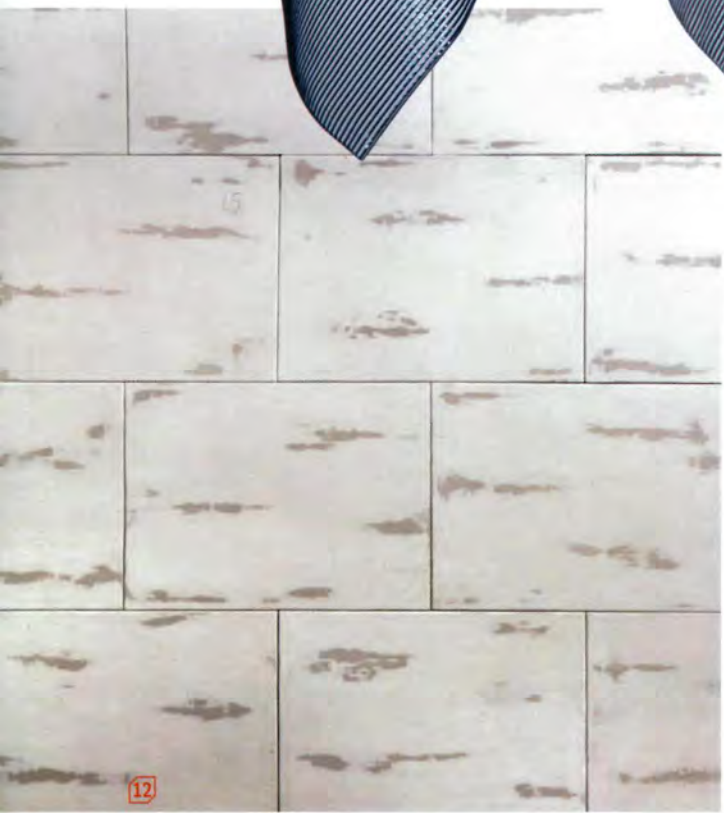

7

6

5

1. Jewel rug in Tibetan wool, Chinese silk, and nettle fiber by New Moon Rugs. newmoonrugs.com. circle 709
2. Hutton Wilkinson's Malachite rug hand-tufted in wool and silk by Patterson Flynn Martin. pattersonflynnmartin.com. circle 710
3. Christian Bérard's Agape rug in wool and silk by La Manufacture Cogolin through Tai Ping. taipingcarpets.com. circle 711
4. Pencil Grid rug in Tibetan wool, silk, and bamboo silk by Robin Gray Design. robingraydesign.com. circle 712
5. Ceto rug in wool made of reclaimed fibers by Aubry Angelo. aubryangelo.com. circle 713
6. Lori Twilight Ocean rug in Himalayan wool by Warp & Weft. warpandweft.com. circle 714
7. Water Flowers silk-wool rug in blue & orange by Joseph Carini Carpets. josephcarinicarpet.com. circle 715
8. Shanan Campanaro's Balboa shag rug in bamboo silk and pashmina by Eskayel. eskayel.com. circle 716
9. Artique area rug in Tibetan wool and silk or viscose by Modern Nature Design. modernnaturedesign.com. circle 717
10. Sakura rug in Tibetan wool and Chinese silk by Emma Gardner Design. emmagardnerdesign.com. circle 718 >