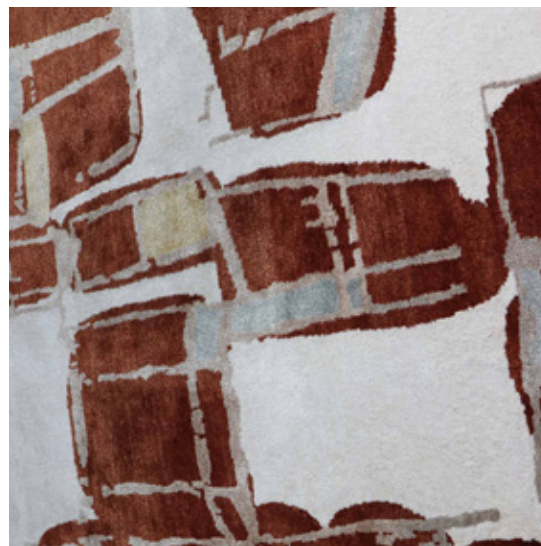

Quotidiana – Burnt Sienna Rug

This luxurious rug is hand knotted in Nepal using a Tibetan Crossweave.

Rugs are made to order and can be custom ordered in various sizes. Custom rugs take approximately 3 - 5 months depending on size. Samples are available for loan in the quality and material shown.

Size, quality, material and color can be customized. Our wool + silk hand knotted rugs are produced in Nepal in various knots and weaves. Please contact us and we will work with you to create custom rugs that fit the needs of your project.

Pattern	Quotidiana – Burnt Sienna
Material	Available in Wool, Silk, Merino Wool, and Blends . AS SHOWN: Wool and Matka Silk
Weave/ Pile Height	Tibetan Crossweave (4mm)
Knot Count	120 Knot Count

Pricing	Sold by the square foot
Sample Size	1.5' x 1.5' **Rug samples are available for loan to help in your rug selection.
Variations	Rugs are a hand made product and so variation is inevitable. Please expect rugs to match samples not renderings. Be sure to read our Terms and Conditions before ordering.