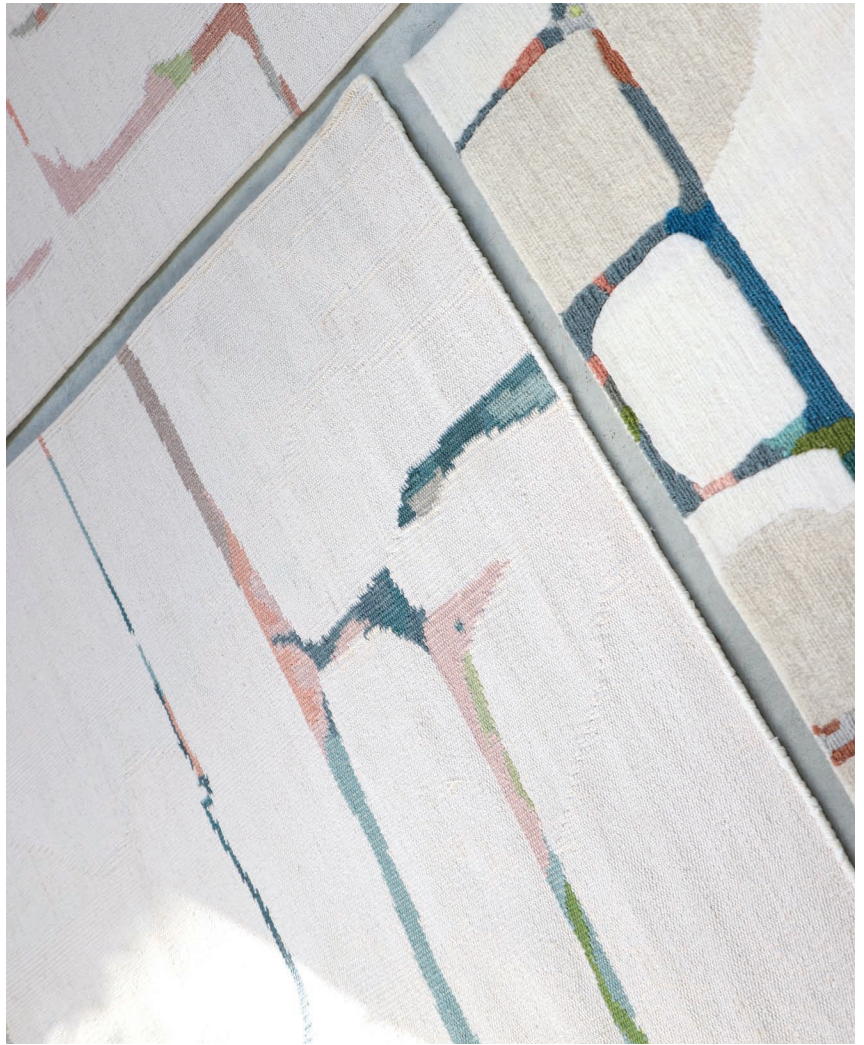

## Portico Flat Weave

This lightweight, durable flat weave is hand woven in Nepal with an option of either eco-friendly bamboo silk & New Zealand wool, 100% New Zealand wool or 100% Organic Cotton.

Rugs are made to order and can be custom ordered in various sizes. Custom rugs take approximately 3 - 5 months depending on size. Samples are available for loan in the quality and material shown.

Size, quality, material and color can be customized. Our wool + silk hand knotted rugs are produced in Nepal in various knots and weaves. Please contact us and we will work with you to create custom rugs that fit the needs of your project.

Pattern	Portico
Material Options	100% Wool Bamboo Silk / Wool Blend 100% Organic Cotton
Weave	Flat Weave

Pricing	Sold by the square foot
Sample Size	1' x 1' **Rug samples are available for loan to help in your rug selection.
Variations	Rugs are a hand made product and so variation is inevitable. Please expect rugs to match samples not renderings. Be sure to read our Terms and Conditions before ordering.

8' x 10' Flat Weave  
pictured below  
in Portico