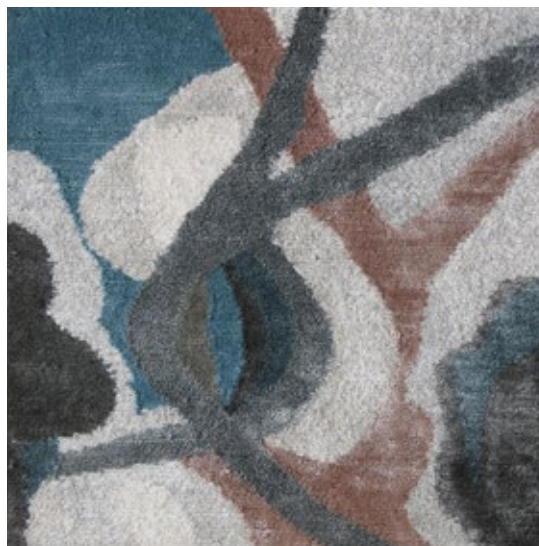

Kalypto Rug - Tibetan Crossweave

This luxurious rug is hand knotted in Nepal using a Tibetan crossweave.

Rugs are made to order and can be custom ordered in various sizes. Custom rugs take approximately 3 - 5 months depending on size. Samples are available for loan in the quality and material shown.

Size, quality, material and color can be customized. Our wool + silk hand knotted rugs are produced in Nepal in various knots and weaves. Please contact us and we will work with you to create custom rugs that fit the needs of your project.

Pattern	Kalypto
Material	Available in Wool, Silk, Merino Wool, and Blends. AS SHOWN: Wool Background / Silk Design
Weave/Pile Height	Tibetan Crossweave (4mm)
Knot Count	100 knot count

Pricing	Sold by the square foot, based on material quality.
Sample Size	1.5' x 1.5' **Rug samples are available for loan to help in your rug selection.
Variations	Rugs are a hand made product and so variation is inevitable. Please expect rugs to match samples not renderings. Be sure to read our Terms and Conditions before ordering.