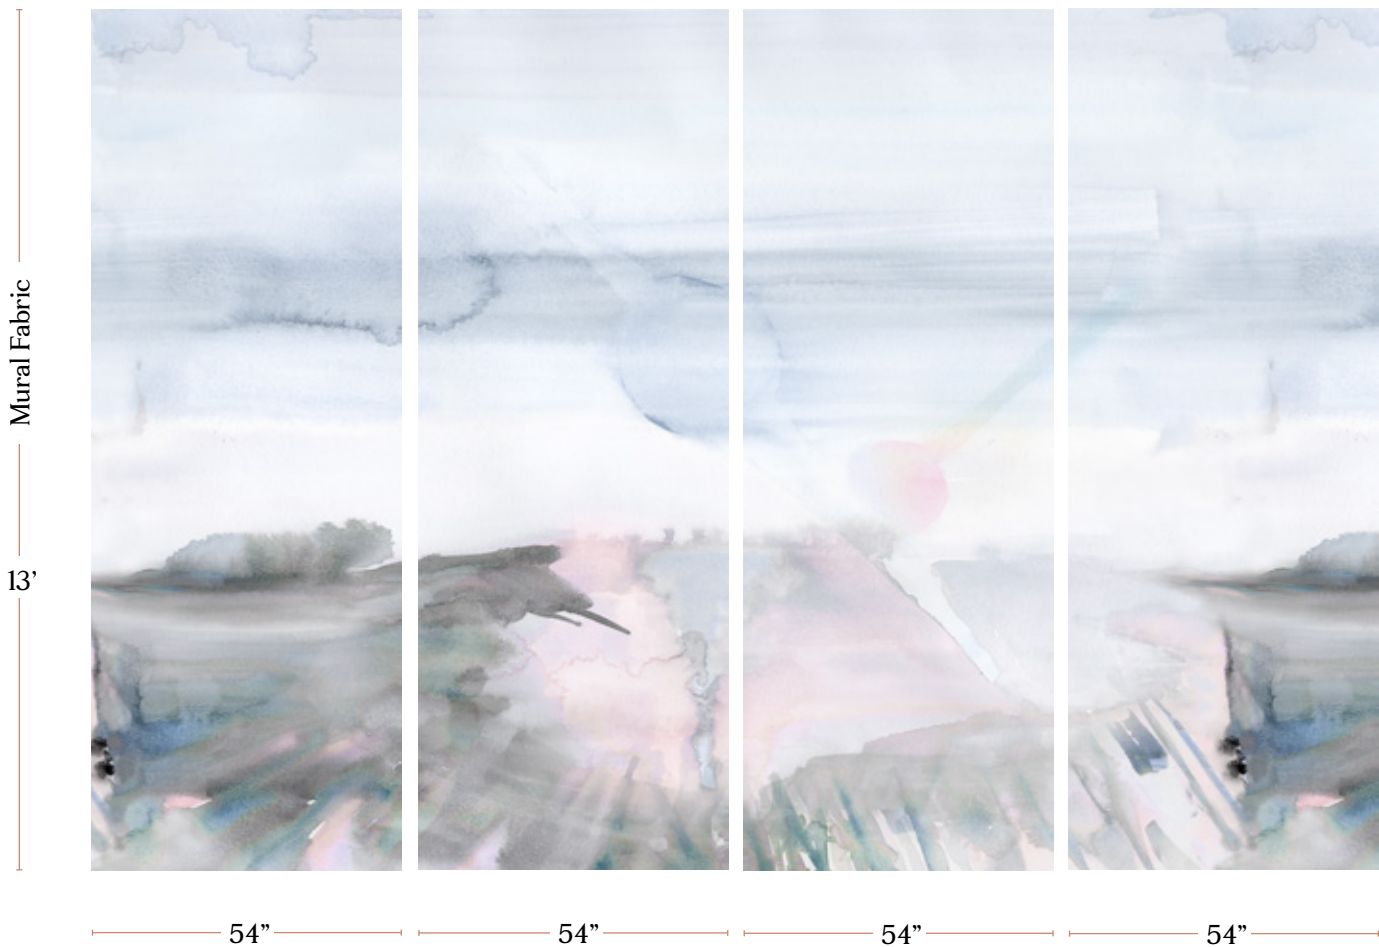

Lily's View - Dusk Non-Repeating Mural Fabric

This large-scale artwork was translated from an original painting and is available as non-repeating fabric printed on an option of three fabric grounds. All production is done per order and takes up to 5 weeks to ship. Please be sure to order a sample before purchasing custom panels.

Non-repeating mural fabric is great for curtain panels, custom duvets, and upholstery. Panels are 54" wide and 13' in length. We will work with you to create the layout that fits the needs of your project. Custom panel lengths can be ordered by the yard through our design studio.

Mural Fabric	A complete mural is 7 panels wide (AB, CD, EF, GA, BC, DIEI, FIGI). Panels repeat horizontally but not vertically.
Mural Artwork	216" wide x 13' long
Panel Width	54 inches (137.2 cm)
Panel Length	13' panels (396.24 cm); cut lengths at 13'

54" x 13' long panels
pictured below
in Lily's View - Dusk
Non-Repeating Mural Fabric

Panel AB

Panel CD

Panel EF

Panel GA

54" x 13' long panels
pictured below
in Lily's View - Dusk

Non-Repeating Mural Fabric