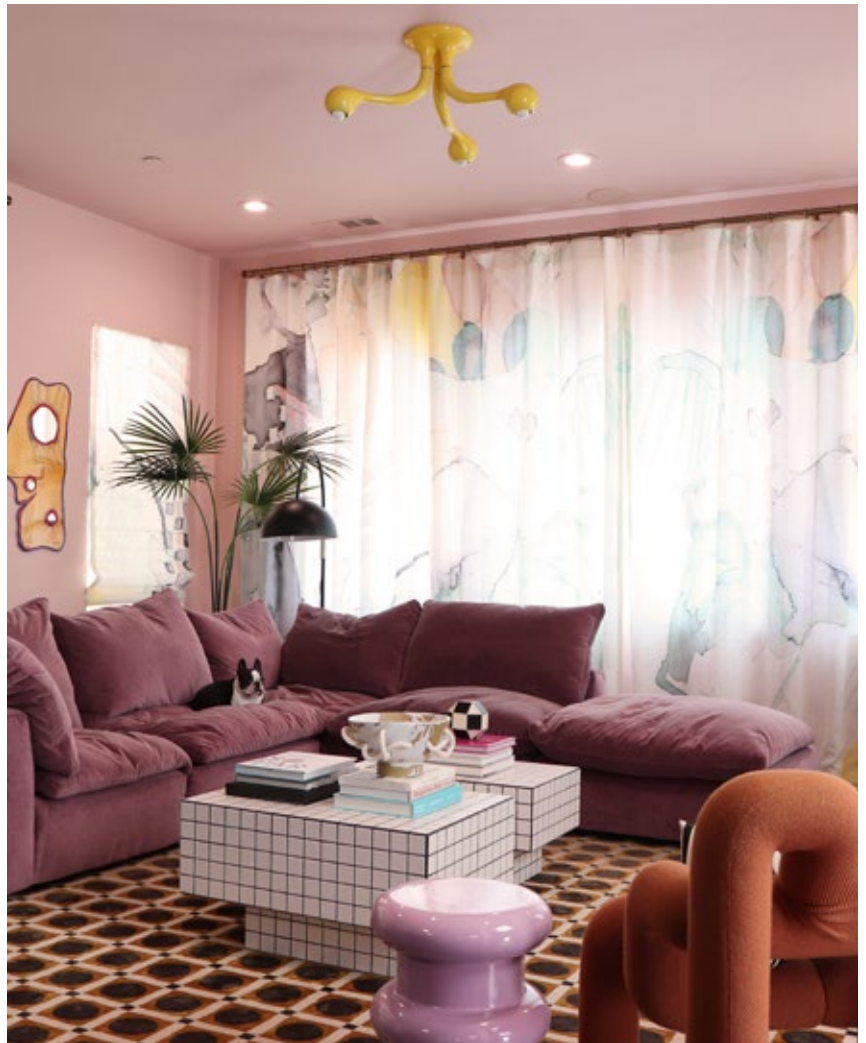

Sea Galaxy – Reef Non-Repeating Mural Fabric

This large-scale artwork was translated from an original painting and is available as non-repeating fabric printed on an option of four fabric grounds. All production is done per order and takes up to 5 weeks to ship. Please be sure to order a sample before purchasing custom panels.

Non-repeating mural fabric is great for curtain panels, custom duvets, and upholstery. Panels are 54" wide and 13' in length. We will work with you to create the layout that fits the needs of your project. Custom panel lengths can be ordered by the yard through our design studio.

Mural Fabric	A complete mural is 5 panels wide (AB, CD, EF, GH, IJ). Panels repeat horizontally but not vertically.
Mural Artwork	243” wide x 13’ long
Panel Width	54 inches (137.2 cm)
Panel Length	13’ panels (396.24 cm); cut lengths at 13’