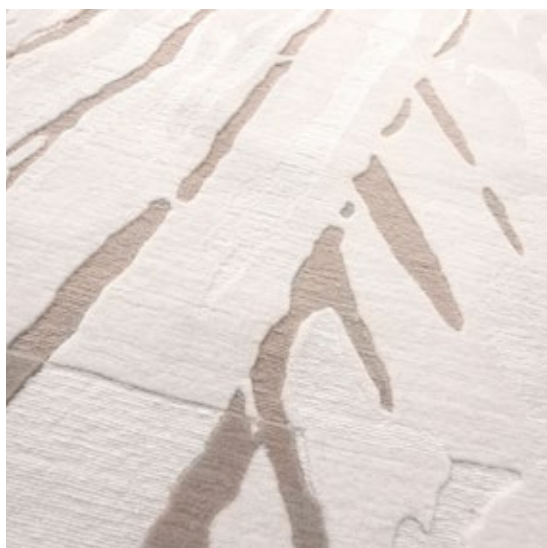

La Scala Blanca - Rug Tibetan Crossweave

This luxurious rug is hand knotted in Nepal using a Tibetan crossweave with a 4mm/3mm pile and loop detail.

Rugs are made to order and can be custom ordered in various sizes. Custom rugs take approximately 3 - 5 months depending on size. Samples are available for loan in the quality and material shown.

Pattern	La Scala - Blanca
Material	Available in Wool, Silk, Merino Wool, and Blends. AS SHOWN: 100% New Zealand Wool
Weave/Pile Height	Tibetan Crossweave (3mm loop /4mm pile and loop)
Knot Count	120 knot count

10' x 14' Rug
pictured below
in La Scala - Blanca