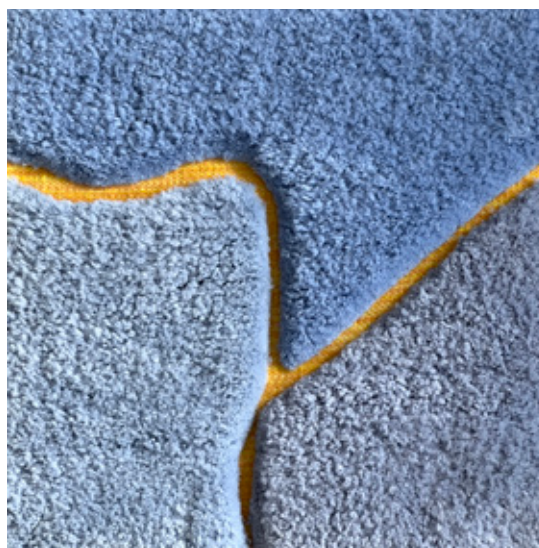

Pieces – Sky and Sun Rug

This super soft, shaggy rug is hand tied in Nepal using a hybrid of a Moroccan weave and a flatweave base.

Rugs are made to order and can be custom ordered in various sizes. Custom rugs take approximately 3 - 5 months depending on size. Samples are available for loan in the quality and material shown.

Size, quality, material and color can be customized. Our wool + silk hand knotted rugs are produced in Nepal in various knots and weaves. Please contact us and we will work with you to create custom rugs that fit the needs of your project.

Pattern	Pieces – Sky and Sun
Material	Available in Wool, Silk, Merino Wool, and Blends . AS SHOWN: Merino Wool and Wool
Weave/ Pile Height	Moroccan weave/ Flatweave (30mm)
Knot Count	N/A

Pricing	Sold by the square foot
Sample Size	1.5' x 1.5' **Rug samples are available for loan to help in your rug selection.
Variations	Rugs are a hand made product and so variation is inevitable. Please expect rugs to match samples not renderings. Be sure to read our Terms and Conditions before ordering.

9' x 12' Rug
pictured below
in Pieces —
Sky and Sun