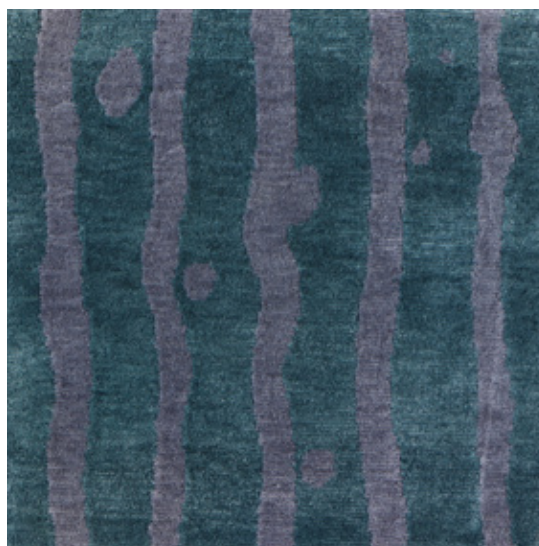

Drippy Stripe – Gulf Rug

This luxurious rug is hand knotted in Nepal using a Tibetan Crossweave.

Rugs are made to order and can be custom ordered in various sizes. Custom rugs take approximately 3 - 5 months depending on size. Samples are available for loan in the quality and material shown.

Size, quality, material and color can be customized. Our wool + silk hand knotted rugs are produced in Nepal in various knots and weaves. Please contact us and we will work with you to create custom rugs that fit the needs of your project.

Pattern	Drippy Stripe – Gulf
Material	Available in Wool, Silk, Merino Wool, and Blends . AS SHOWN: 100% Merino Wool
Weave/ Pile Height	Tibetan Crossweave (6mm)
Knot Count	100 Knot Count

Pricing	Sold by the square foot
Sample Size	1.5' x 1.5' **Rug samples are available for loan to help in your rug selection.
Variations	Rugs are a hand made product and so variation is inevitable. Please expect rugs to match samples not renderings. Be sure to read our Terms and Conditions before ordering.

8' x 10' Rug
pictured below
in Drippy Stripe —
Gulf