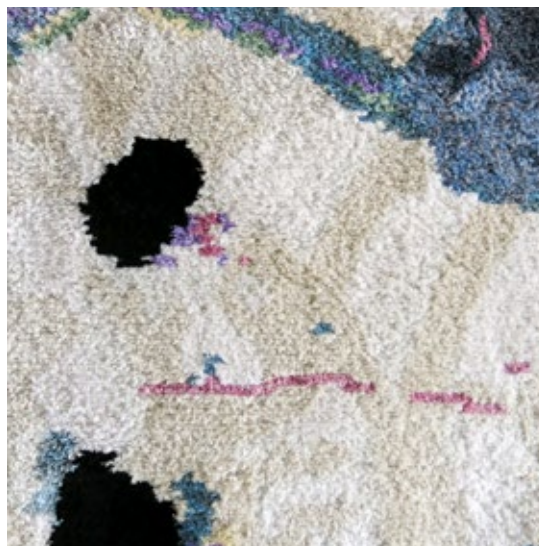

Galileo Glass Rug - Lulu Weave

This super soft, semi shaggy rug is hand tied in Nepal using a Lulu weave.

Rugs are made to order and can be custom ordered in various sizes. Custom rugs take approximately 3 - 5 months depending on size. Samples are available for loan in the quality and material shown.

Size, quality, material and color can be customized. Our wool + silk hand knotted rugs are produced in Nepal in various knots and weaves. Please contact us and we will work with you to create custom rugs that fit the needs of your project.

Pattern	Galileo Glass
Material	Available in Wool, Silk, Merino Wool, and Blends. AS SHOWN: 100% Silk
Weave/Pile Height	Lulu Weave (10mm)
Knot Count	N/A

Pricing	Sold by the square foot, based on material quality.
Sample Size	1.5' x 1.5' **Rug samples are available for loan to help in your rug selection.
Variations	Rugs are a hand made product and so variation is inevitable. Please expect rugs to match samples not renderings. Be sure to read our Terms and Conditions before ordering.

8' x 13' Rug
pictured below
in Galileo Glass