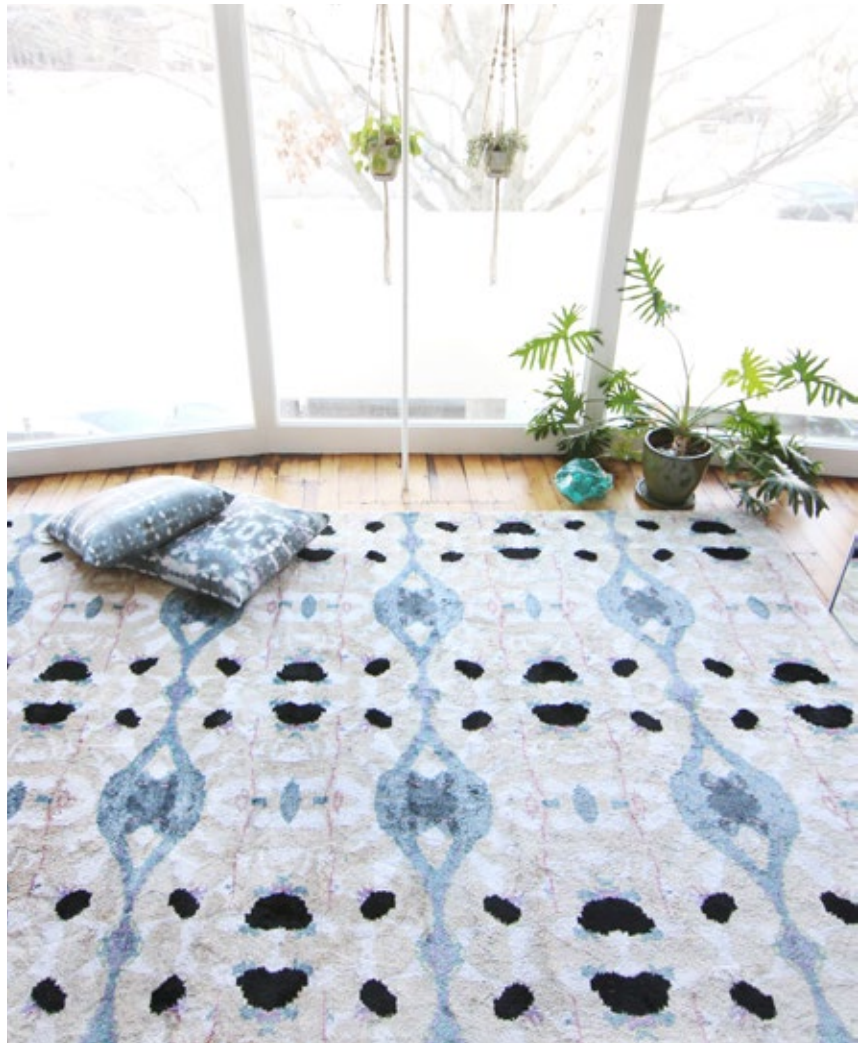

Galileo Glass Rug - Lulu Weave

This super soft, semi shaggy rug is hand tied in Nepal using a Lulu weave.

Rugs are made to order and can be custom ordered in various sizes. Custom rugs take approximately 3 - 5 months depending on size. Samples are available for loan in the quality and material shown.

Pattern	Galileo Glass
Material	Available in Wool, Silk, Merino Wool, and Blends. AS SHOWN: 100% Silk
Weave/Pile Height	Lulu Weave (10mm)
Knot Count	N/A

Pricing	Sold by the square foot, based on material quality.
Sample Size	1.5' x 1.5' **Rug samples are available for loan to help in your rug selection.
Variations	Rugs are a hand made product and so variation is inevitable. Please expect rugs to match samples not renderings. Be sure to read our Terms and Conditions before ordering.

8' x 13' Rug
pictured below
in Galileo Glass