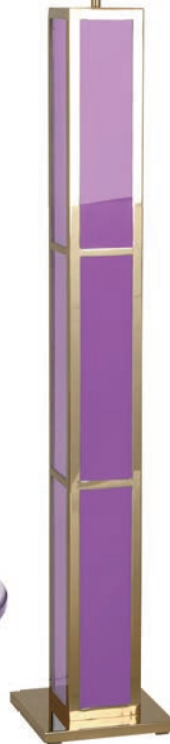

# LOVELY LAVENDER

*The season's most popular shade.*

WORDS BY ALLISON DUNCAN

03

02

01

09

07

08

04

05

06

01 Jonathan Adler Lavender Pop Candle, available at Jonathan Adler Chicago, 312-274-9920 02 Lavender curiosity box, available at Style Shack Highland Park, 847-579-4525 03 Eskayel Dance Rooster Flat Weave Rug, available at Eskayel, eskayel.com 04 Le Creuset French Press in Provence, available at Le Creuset, lecreuset.com 05 Le Creuset Provence Everyday Pan, available at Crate and Barrel Old Orchard, 847-674-6850 06 Jonathan Adler Bel Air Scoop Vase, available at Jonathan Adler Chicago, 312-274-9920 07 Jonathan Adler Barcelona Floor Lamp, available at Jonathan Adler Chicago, 312-274-9920 08 Villeroy & Boch Artesano Provencal Lavender Collection Teacup and Saucer, available at Villeroy & Boch, villeroy-boch.ca 09 Jonathan Adler Eyes Valet Tray, available at Jonathan Adler Chicago, 312-274-9920

# HOME STYLE

10

11

13

12

14

15

16

17

18

10 STARK Brady Lilac Rug, available at STARK, starkcarpet.com 11 Villeroy & Boch Artesano Provencal Lavender Collection Plate, available at Villeroy & Boch, villeroy-boch.ca 12 Eskayel Species Indigo Pillow, available at Eskayel, eskayel.com 13 Brooke & Lou Gemma Throw in Lavender, available at Brooke & Lou, brookeandlou.com 14 Bulldog, available at Style Shack Highland Park, 847-579-4525 15 Marta Lilac Cooler, available at CB2 Chicago, 312-787-8329 16 Quarry Geode Bottle Stopper, available at CB2 Chicago, 312-787-8329 17 KitchenAid Artisan Lavender Cream Stand Mixer, available at Crate and Barrel Old Orchard, 847-674-6850 18 Brooke & Lou Elizabeth Sofa in Lavender Ticking Stripe, available at Brooke & Lou, brookeandlou.com