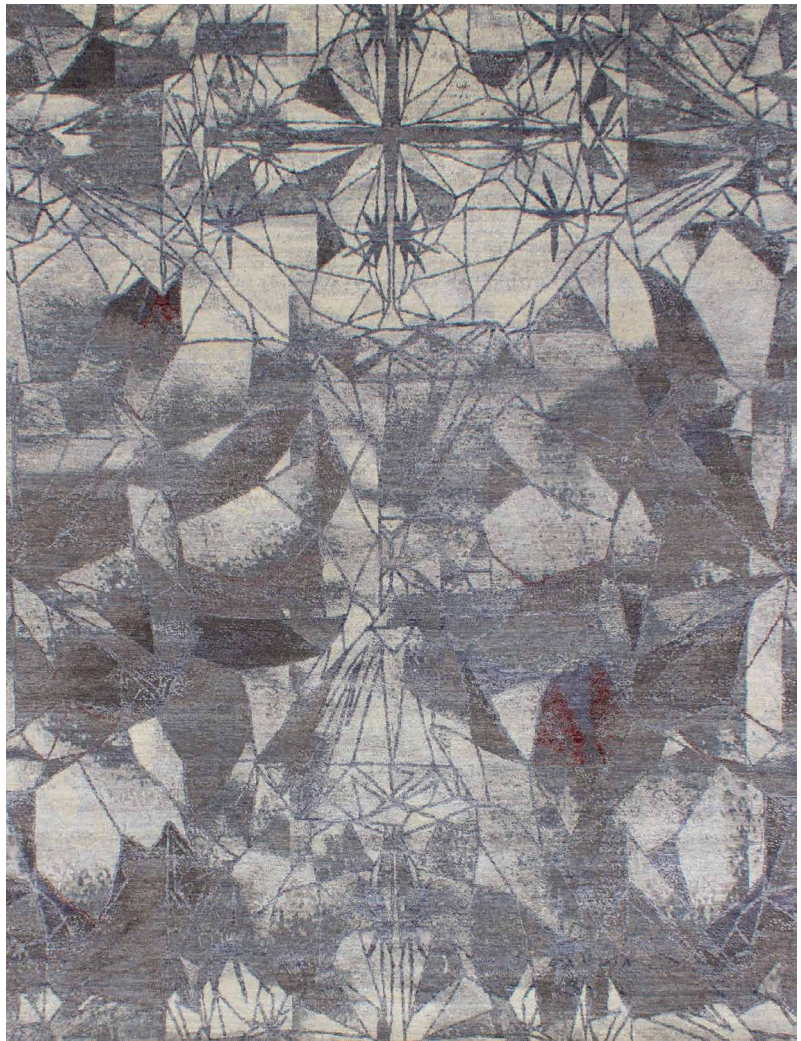

## Solitaire - Amaranthine Rug

This beautiful Persian knot rug is made in collaboration with Toronto-based luxury home furnishing store ELTE.

All rugs in this collection are made possible by highly skilled weavers and experts in yarn dyeing techniques. Each Eskayel pattern is translated with impressive devotion to the original artwork using over a million hand tied knots in each rug.

Size, quality, material, and color can be customized. This wool and silk hand knotted rug is produced in India. Please contact us for information on creating a custom rug that will fit the needs of your project.

Pattern	Solitaire - Amaranthine
Material	Wool (60-70%) / Silk (30-40%)
Weave	Persian Knot
Knot Count	100 knot count

Pricing	Sold by the square foot
Sample Size	2' x 3' **Rug samples are available for loan to help in your rug selection.
Variations	Rugs are a hand made product and so variation is inevitable. Please expect rugs to match samples not renderings. Be sure to read our Terms and Conditions before ordering.

8' x 10' Rug pictured  
below in Solitaire -  
Amaranthine