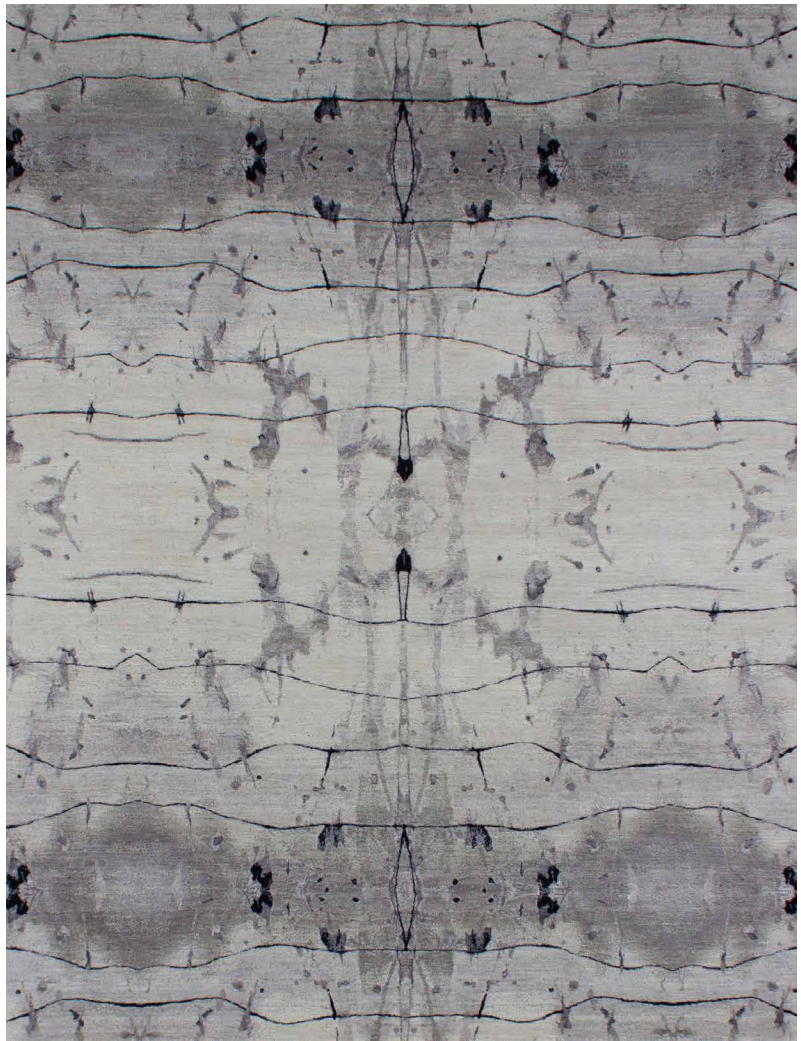

Splatter Spell - Greyscale Rug

This beautiful Persian knot rug is made in collaboration with Toronto-based luxury home furnishing store ELTE.

All rugs in this collection are made possible by highly skilled weavers and experts in yarn dyeing techniques. Each Eskayel pattern is translated with impressive devotion to the original artwork using over a million hand tied knots in each rug.

Size, quality, material, and color can be customized. This wool and silk hand knotted rug is produced in India. Please contact us for information on creating a custom rug that will fit the needs of your project.

Pattern	Splatter Spell - Greyscale
Material	Wool (60-70%) / Silk (30-40%)
Weave	Persian Knot
Knot Count	100 knot count

Pricing	Sold by the square foot
Sample Size	2' x 3' **Rug samples are available for loan to help in your rug selection.
Variations	Rugs are a hand made product and so variation is inevitable. Please expect rugs to match samples not renderings. Be sure to read our Terms and Conditions before ordering.

6' x 9' Rug pictured
below in Splatter Spell -
Greyscale