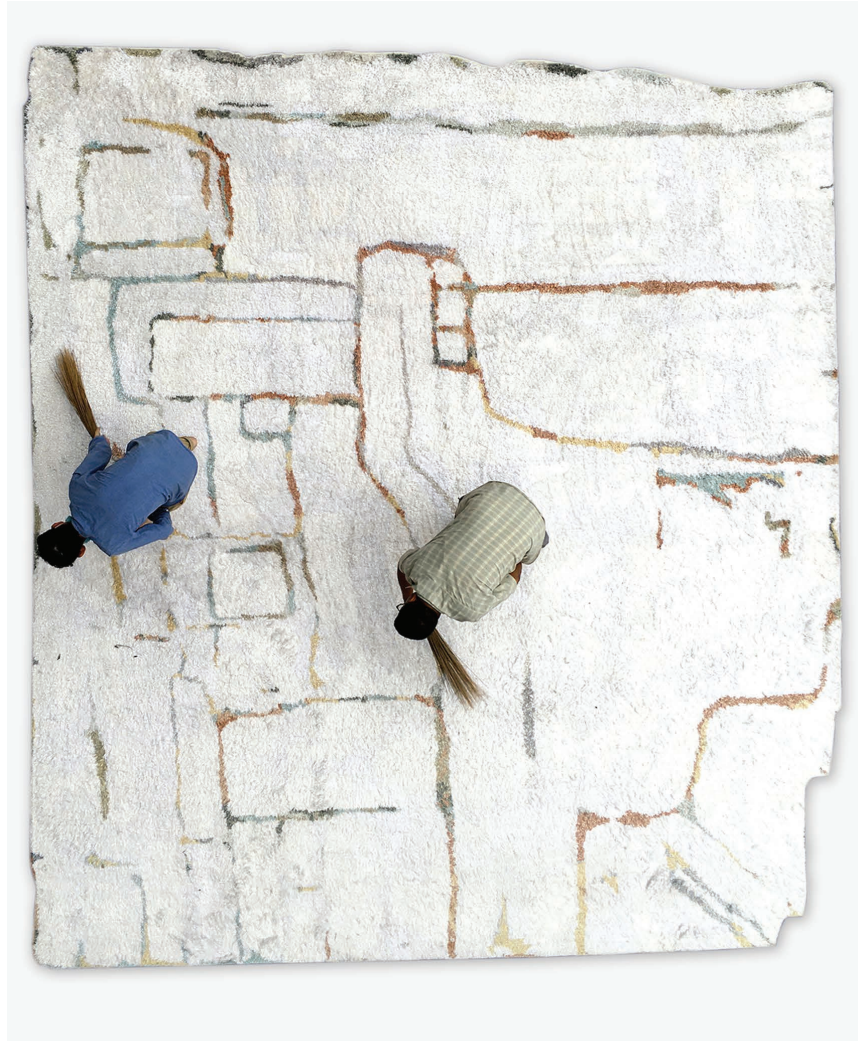

Portico Sol Rug - Fine Merino/Matka Silk Moroccan Weave

This super soft, Matka silk and fine meri blend, shaggy rug is hand tied in Nepal using a Moroccan weave.

Rugs are made to order and can be custom ordered in various sizes. Custom rugs take approximately 3 - 5 months depending on size. Samples are available for loan in the quality and material shown.

Size, quality, material and color can be customized. Our wool + silk hand knotted rugs are produced in Nepal in various knots and weaves. Please contact us and we will work with you to create custom rugs that fit the needs of your project.

Pattern	Portico
Material	Matka Silk / Fine Merino
Weave	Moroccan
Knot Count	100 knot count

Pricing	Sold by the square foot
Sample Size	1.5' x 1.5' **Rug samples are available for loan to help in your rug selection.
Variations	Rugs are a hand made product and so variation is inevitable. Please expect rugs to match samples not renderings. Be sure to read our Terms and Conditions before ordering.

14' x 16' Rug
pictured below
in Portico Sol